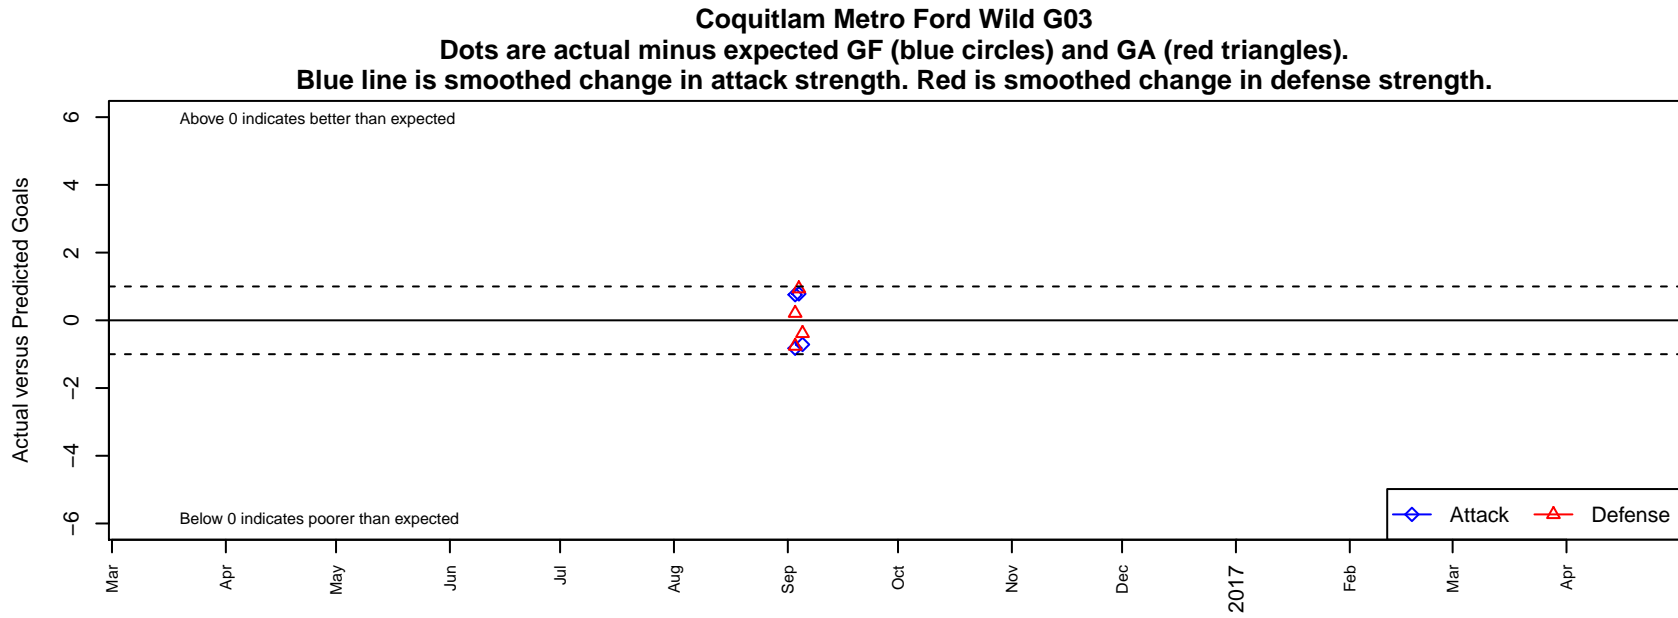

# Coquitlam Metro Ford Wild G03

, BC  
G03 total strength=1645  
attack=17.14 defense=20.4

alt names used:  
CMFSC WILD (CANADA)

Venues played:  
2016 SX Cup U14 Premier – Tier 1 U14

| <b>date</b> | <b>home</b>                   |   | <b>away</b>                   |   | <b>venue</b>                         | <b>pred.home</b> | <b>pred.away</b> |
|-------------|-------------------------------|---|-------------------------------|---|--------------------------------------|------------------|------------------|
| 2016-09-05  | Coquitlam Metro Ford Wild G03 | 1 | Whatcom FC Rangers Gold G03   | 1 | 2016 SX Cup U14 Premier – Tier 1 U14 | 1.71             | 0.62             |
| 2016-09-04  | Coquitlam Metro Ford Wild G03 | 3 | PSPL Surf Academy G03         | 0 | 2016 SX Cup U14 Premier – Tier 1 U14 | 2.22             | 0.93             |
| 2016-09-03  | Surrey United G03             | 1 | Coquitlam Metro Ford Wild G03 | 2 | 2016 SX Cup U14 Premier – Tier 1 U14 | 0.24             | 1.24             |
| 2016-09-03  | Coquitlam Metro Ford Wild G03 | 0 | Eastside FC Red G03           | 1 | 2016 SX Cup U14 Premier – Tier 1 U14 | 0.83             | 1.21             |